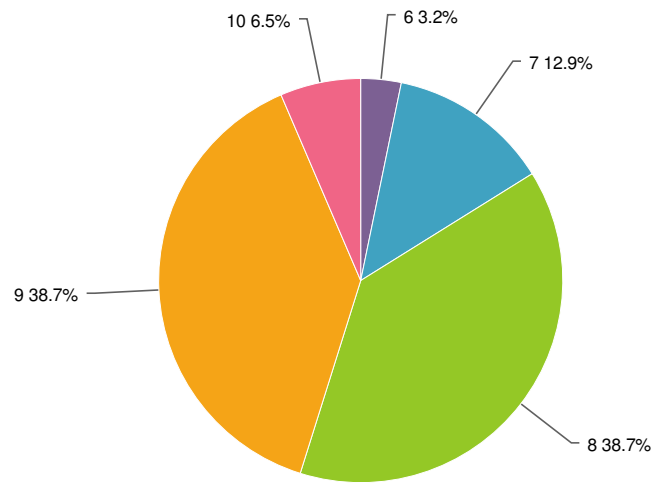

Value	Percent	Count	Statistics
6	16.1%	5	Total Responses 31
7	22.6%	7	Average 7.5
8	51.6%	16	Min 6.0
9	9.7%	3	Max 9.0
Total		31	

3. Wat is uw mening over de presentatie van de heer Koerhuis?

Value	Percent	Count
5	9.7%	3
6	41.9%	13
7	25.8%	8
8	19.4%	6
10	3.2%	1
Total		31

Statistics	
Total Responses	31
Average	6.7
Min	5.0
Max	10.0

4. Wat is uw mening over de presentatie van Renzo Deurloo?

Value	Percent	Count
7	9.7%	3
8	29.0%	9
9	45.2%	14
10	16.1%	5
Total		31

Statistics	
Total Responses	31
Average	8.7
Min	7.0
Max	10.0

5. Wat is uw mening over dagvoorzitster Vivian Lataster?

Value	Percent	Count
6	3.2%	1
7	12.9%	4
8	38.7%	12
9	38.7%	12
10	6.5%	2
Total		31

Statistics	
Total Responses	31
Average	8.3
Min	6.0
Max	10.0

6. wat is uw mening over de Kom'mit partners best practices?