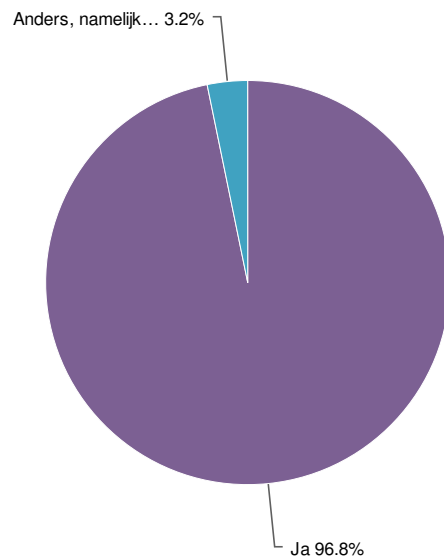

12. Zou u deelname aan het KOM'MIT platform ook aan anderen aanbevelen?

Value	Percent	Count	Statistics
Ja	96.8%	30	Total Responses 31
Anders, namelijk...	3.2%	1	
Total		31