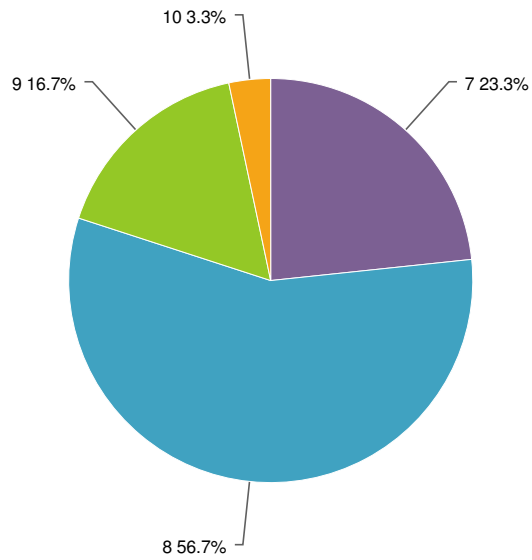

Value	Percent	Count	Statistics
6	16.1%	5	Total Responses 31
7	22.6%	7	Average 7.5
8	51.6%	16	Min 6.0
9	9.7%	3	Max 9.0
Total		31	

3. Wat is uw mening over de presentatie van de heer Koerhuis?

Value	Percent	Count
5	9.7%	3
6	41.9%	13
7	25.8%	8
8	19.4%	6
10	3.2%	1
Total		31

Statistics	
Total Responses	31
Average	6.7
Min	5.0
Max	10.0

4. Wat is uw mening over de presentatie van Renzo Deurloo?

Value	Percent	Count
7	9.7%	3
8	29.0%	9
9	45.2%	14
10	16.1%	5
Total		31

Statistics	
Total Responses	31
Average	8.7
Min	7.0
Max	10.0

5. Wat is uw mening over dagvoorzitster Vivian Lataster?

Value	Percent	Count
6	3.2%	1
7	12.9%	4
8	38.7%	12
9	38.7%	12
10	6.5%	2
Total		31

Statistics	
Total Responses	31
Average	8.3
Min	6.0
Max	10.0

6. wat is uw mening over de Kom'mit partners best practices?