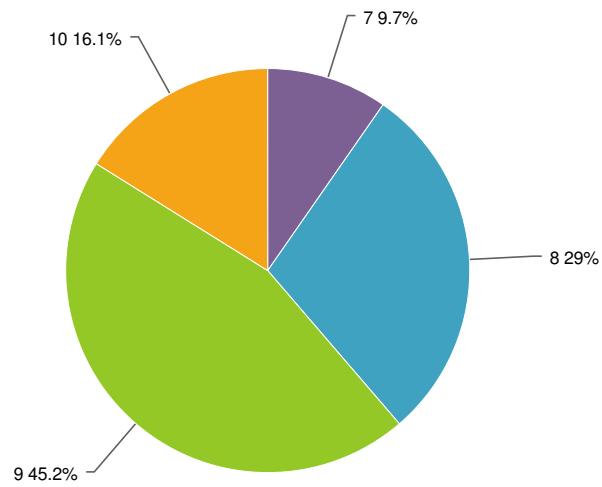

Value	Percent	Count	Statistics
6	16.1%	5	Total Responses 31
7	22.6%	7	Average 7.5
8	51.6%	16	Min 6.0
9	9.7%	3	Max 9.0
Total		31	

3. Wat is uw mening over de presentatie van de heer Koerhuis?

Value	Percent	Count
5	9.7%	3
6	41.9%	13
7	25.8%	8
8	19.4%	6
10	3.2%	1
Total		31

Statistics	
Total Responses	31
Average	6.7
Min	5.0
Max	10.0

4. Wat is uw mening over de presentatie van Renzo Deurloo?

Value	Percent	Count
7	9.7%	3
8	29.0%	9
9	45.2%	14
10	16.1%	5
Total		31

Statistics	
Total Responses	31
Average	8.7
Min	7.0
Max	10.0