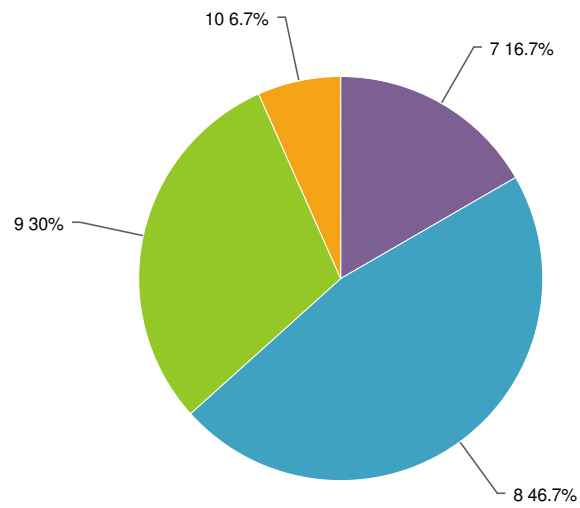

5. Wat is uw mening over dagvoorzitster Vivian Lataster?

Value	Percent	Count
6	3.2%	1
7	12.9%	4
8	38.7%	12
9	38.7%	12
10	6.5%	2
Total		31

Statistics	
Total Responses	31
Average	8.3
Min	6.0
Max	10.0

6. wat is uw mening over de Kom'mit partners best practices?

Value	Percent	Count
7	23.3%	7
8	56.7%	17
9	16.7%	5
10	3.3%	1
Total		30

Statistics	
Total Responses	30
Average	8.0
Min	7.0
Max	10.0

7. Wat is uw mening over de Biesenhof?

Value	Percent	Count	Statistics
7	16.7%	5	Total Responses 30
8	46.7%	14	Average 8.3
9	30.0%	9	Min 7.0
10	6.7%	2	Max 10.0
Total		30	