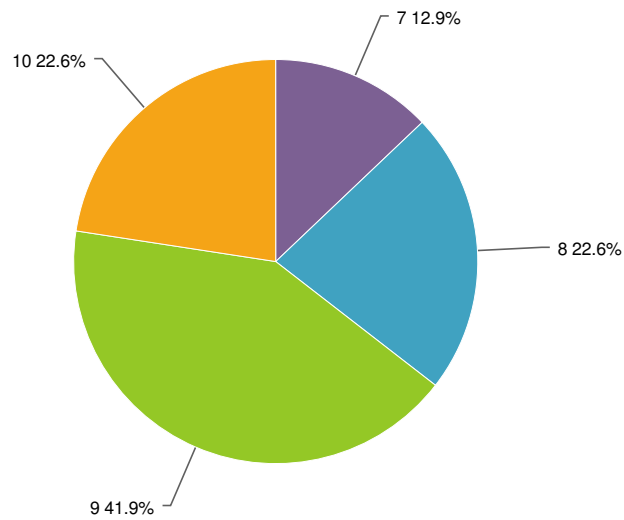

Value	Percent	Count
7	23.3%	7
8	56.7%	17
9	16.7%	5
10	3.3%	1
Total		30

Statistics	
Total Responses	30
Average	8.0
Min	7.0
Max	10.0

7. Wat is uw mening over de Biesenhof?

Value	Percent	Count	Statistics
7	16.7%	5	Total Responses 30
8	46.7%	14	Average 8.3
9	30.0%	9	Min 7.0
10	6.7%	2	Max 10.0
Total		30	

8. Wat is uw mening over de BBQ?

Value	Percent	Count
6	10.3%	3
7	34.5%	10
8	34.5%	10
9	13.8%	4
10	6.9%	2
Total		29

Statistics	
Total Responses	29
Average	7.7
Min	6.0
Max	10.0

9. Wat is uw mening over het catering personeel van Vixia bv?