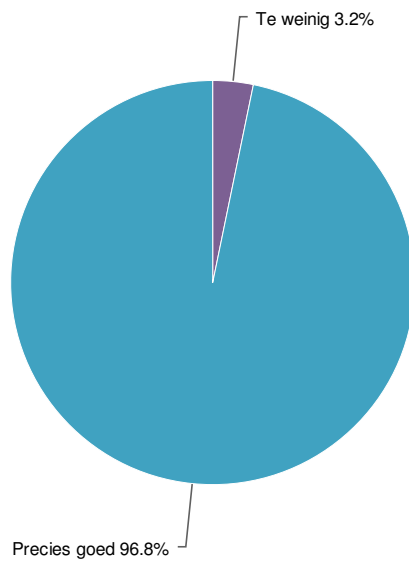

Value	Percent	Count
7	23.3%	7
8	56.7%	17
9	16.7%	5
10	3.3%	1
Total		30

Statistics	
Total Responses	30
Average	8.0
Min	7.0
Max	10.0

7. Wat is uw mening over de Biesenhof?

Value	Percent	Count	Statistics
7	16.7%	5	Total Responses 30
8	46.7%	14	Average 8.3
9	30.0%	9	Min 7.0
10	6.7%	2	Max 10.0
Total		30	

8. Wat is uw mening over de BBQ?

Value	Percent	Count
6	10.3%	3
7	34.5%	10
8	34.5%	10
9	13.8%	4
10	6.9%	2
Total		29

Statistics	
Total Responses	29
Average	7.7
Min	6.0
Max	10.0

9. Wat is uw mening over het catering personeel van Vixia bv?

Value	Percent	Count
7	12.9%	4
8	22.6%	7
9	41.9%	13
10	22.6%	7
Total		31

Statistics	
Total Responses	31
Average	8.7
Min	7.0
Max	10.0

10. Het MVO gehalte is hoog genoeg

Value	Percent	Count	Statistics
Te weinig	3.2%	1	Total Responses 31
Precies goed	96.8%	30	
Total		31	