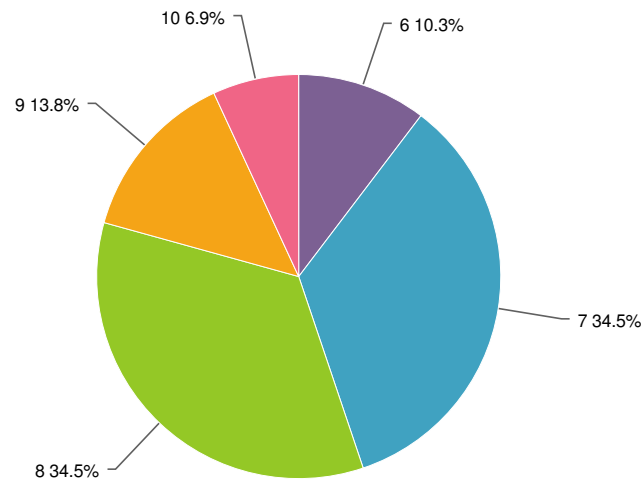

Value	Percent	Count
7	23.3%	7
8	56.7%	17
9	16.7%	5
10	3.3%	1
Total		30

Statistics	
Total Responses	30
Average	8.0
Min	7.0
Max	10.0

7. Wat is uw mening over de Biesenhof?

Value	Percent	Count	Statistics
7	16.7%	5	Total Responses 30
8	46.7%	14	Average 8.3
9	30.0%	9	Min 7.0
10	6.7%	2	Max 10.0
Total		30	

8. Wat is uw mening over de BBQ?

Value	Percent	Count
6	10.3%	3
7	34.5%	10
8	34.5%	10
9	13.8%	4
10	6.9%	2
Total		29

Statistics	
Total Responses	29
Average	7.7
Min	6.0
Max	10.0

9. Wat is uw mening over het catering personeel van Vixia bv?