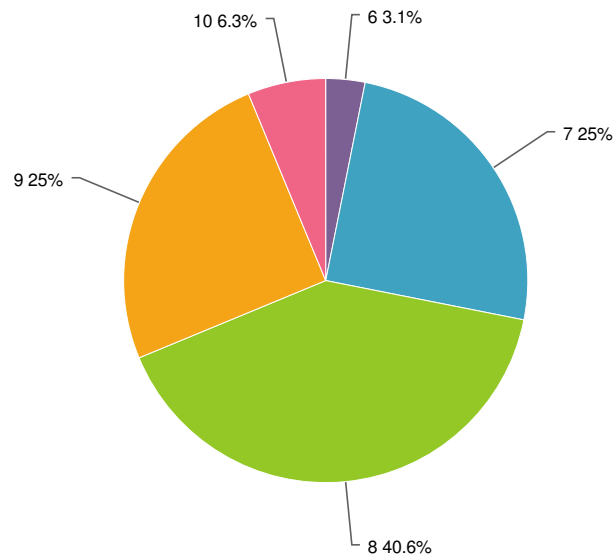

Total Responses	32
Average	8.3
Min	7.0
Max	10.0

7. Wat is uw mening over de presentatie van de voorzitter van de jury, Sjaar Cox?

6	6.3%		2
7	53.1%		17
8	31.3%		10
9	9.4%		3
Total			32

**Statistics**

Total Responses	32
Average	7.4
Min	6.0
Max	9.0

## 8. Wat is uw mening over Brasserie Abshoven?

6	3.1%		1
7	25.0%		8
8	40.6%		13
9	25.0%		8
10	6.3%		2
Total			32