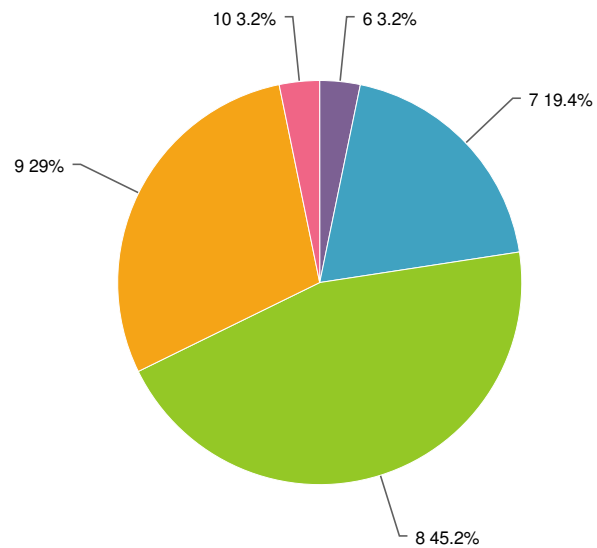

9. Wat is uw mening over het personeel?

6	3.2%		1
7	19.4%		6
8	45.2%		14
9	29.0%		9
10	3.2%		1
Total			31

Statistics

Total Responses	31
Average	8.1
Min	6.0
Max	10.0