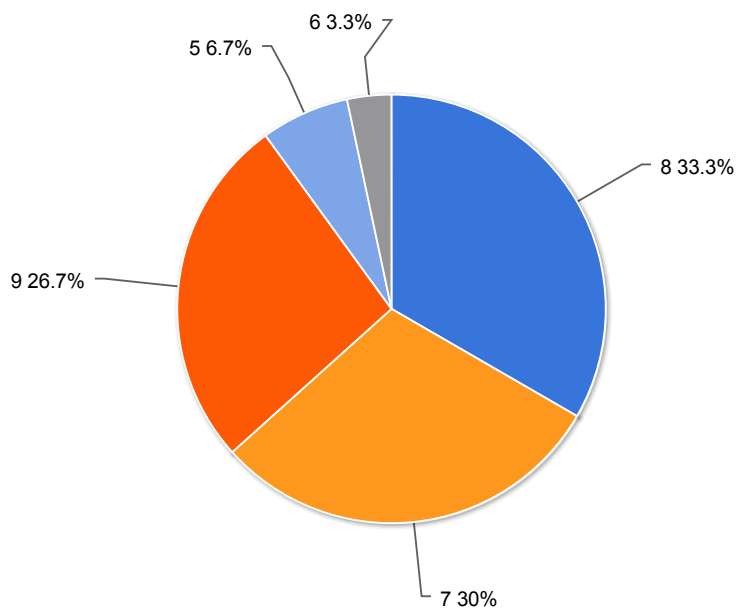

4. Wat is uw oordeel over de discussiewandeling?

4. Wat is uw oordeel over de discussiewandeling?

Value	Count	Percent %
8	10	33.3%
7	9	30.0%
9	8	26.7%
5	2	6.7%
6	1	3.3%
1	0	0.0%
2	0	0.0%
4	0	0.0%
10	0	0.0%
3	0	0.0%

Statistics	
Total Responses	30
Sum	231.0
Avg.	7.7
StdDev	1.1
Max	9.0